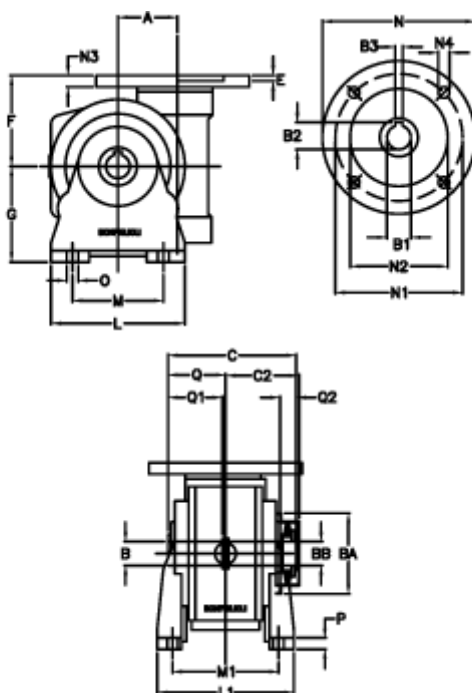

Article number: 390204901032736

Description: Worm Gear with Torque Limiter
VF 49-L2-V-10 P71B5

Measures

a	= 49.50	C2	= 63,5	M1	= 98.5	Q	= 51.0
B	= 25	Description	= VF 49V-xx-71B5	N	= 160	Q1	= 41
B1 E7	= 14	E	= 3.0	N1	= 130	Q2	= 15
B2	= 16.3	F	= 70	N2	= 110		
B3 H9	= 5	g	= 82	N3	= 10.5		
BA	= 63	L	= 110	N4	= 9,5		
BB H7	= 14	L1	= 124.0	O	= 8.5		
C	= 105	m	= 63	P	= 12		